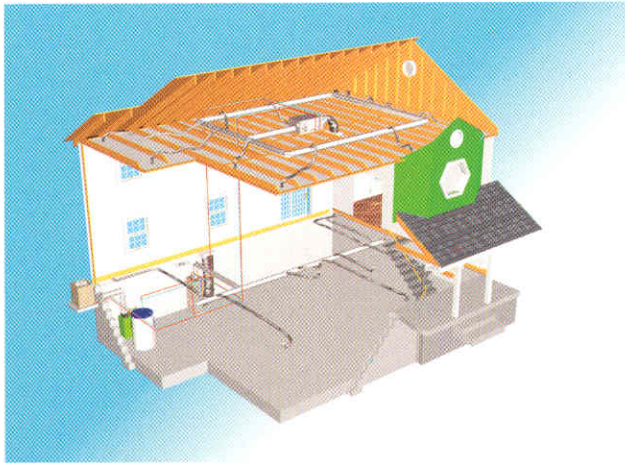

The Unico System[®]

THE BEST FIT
FOR YOUR
TOTAL COMFORT.

The Unico System[®]

MINI-DUCT CENTRAL HEATING & AIR CONDITIONING

1-800-527-0896 www.unicosystem.com

LITTLE OR NO REMODELING NEEDED

The Unico System fits where conventional cooling and heating systems can't — with little or no remodeling required! The modular air handlers and coils can be installed easily into attics, ceilings, crawlspaces and closets. The flexible mini-ducts can be routed through existing ceiling, floor and wall cavities, eliminating the need for unsightly and noisy metal ductwork.

Typical ductwork layouts showing 2 Unico Systems — one located in the attic and one located in the basement.

Sound-dampening, flexible supply tubes deliver draft-free heating and cooling.

The Unico System