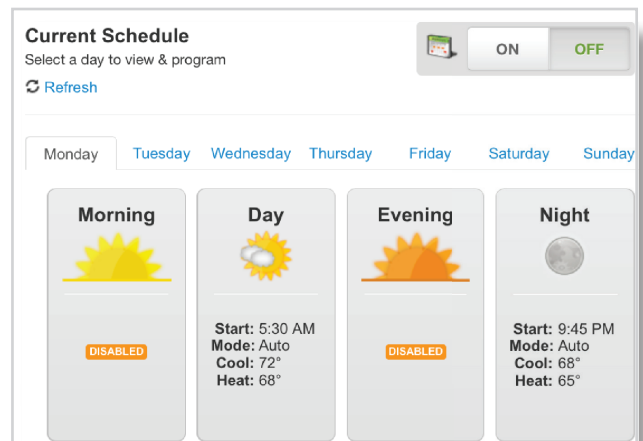

Program Time Period Schedules

* T7900 only.

** Remote sensor required for this feature