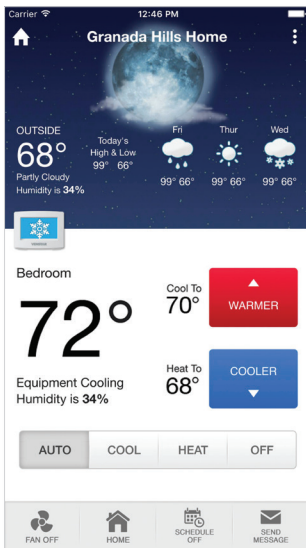

FREE Services

... help you connect to your ColorTouch thermostats (T7850 & T7900)

With our FREE app, access all these features remotely from your mobile device

Monitor & Control Thermostat Information

- Name & Location of the Thermostat
- Current Weather & Forecast
- Change Heat & Cool Setpoints
- Change Thermostat Modes
- View Equipment Status: Heating, Cooling, Off – Including Lockouts