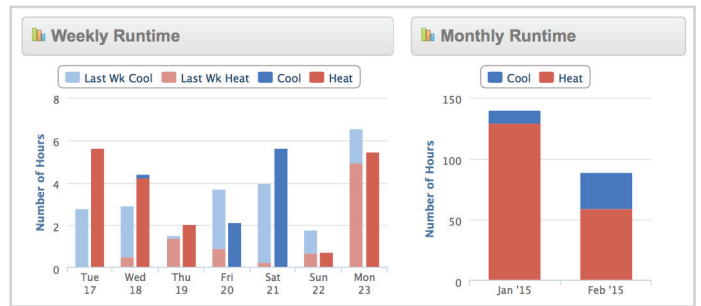

FREE Services

... help you connect to your ColorTouch thermostats (T7850 & T7900)

With our FREE app, access all these features remotely from your mobile device

Monitor & Control Thermostat Information

- Name & Location of the Thermostat
- Current Weather & Forecast
- Change Heat & Cool Setpoints
- Change Thermostat Modes
- View Equipment Status: Heating, Cooling, Off – Including Lockouts

Set “Home” or “Away” at the Touch of a Button

Enable or Disable the Time Period Schedule

View Thermostat Alerts

- Supply Air Temperature
- Time for Service
- Air Filter Replacement
- Humidity Pad Replacement
- UV light bulb Replacement

Send Text Messages to the Thermostat

View Current System Temperatures with High and Low Values for the Day

- Indoor Temperature
- Indoor Humidity*
- Outdoor Temperature
- Remote Temperature**
- Supply Air Temperature**
- Return Air Temperature**

View Heating & Cooling Runtimes for the Day, Current Week, and Last Week

FREE Additional Features available from the Skyport website:

View Daily, Weekly, and Monthly Runtime Graphs

Advanced Configuration